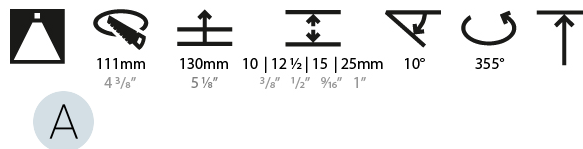

Ø 107mm 4 3/16"