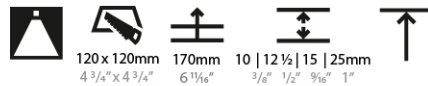

ELECTRICAL

Lamp Type: LED (Zhaga Standard)
Input Wattage (W): 15.5
Total Output Wattage (W): 14.5
Dimming: Tri-Mode (Non-Dimming and Phase Dimming (120Vac only) and 0-10V Dimming)
Driver Included: No
Driver Location: Recessed Housing
Driver Type: Constant Current - Universal
Driver Class: Class 2
Housing: See components
Input Voltage (V): 120 - 277
Constant Current (MA): 500

LED

Number of LEDs: 1
Color Temperature (°K): 2700 / 3000 / 3500 / 4000
Max. Delivered Lumen (lm): 940 / 980 / 1029 / 1050
Nominal Lumen (lm): 1386 / 1438 / 1511 / 1542
CRI: >90 CRI
Efficiency (%): 87.9 / 88.4 / 87.9
Lamp Life (hrs): 50000
Upon Request: RGB-W Tunable White Special Color Temperature Special LED

OPTICAL

Reflector*: 20 / 40 / 60
Upon Request: Special Beam Angles

RATINGS AND CERTIFICATIONS

© 2024 Zaneen Inc. 100-3382, F 416-247-9319, www.zaneen.com

Available for international specifications by adding 'INT' at the end of the existing Model #. For assistance on 'custom' specifications, contact zteam@zaneen.com.

In a constant effort to supply the best product, we reserve the right to change specifications or materials without notice. The most recent specification sheets are found at zaneen.com

IP rating: IP20