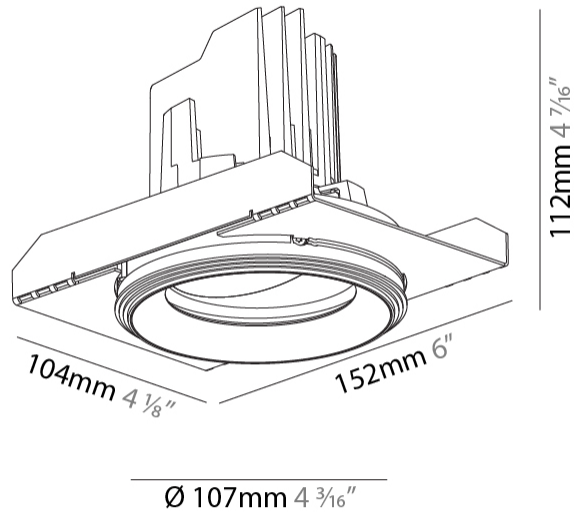

PHYSICAL

Shape: Round
Diameter (mm): 107
Diameter (in): 4 3/16
Height (mm): 112
Height (in): 4 7/16
Ceiling Thickness (mm): 10 / 12.5 / 15 / 25
Ceiling Thickness (in): 3/8 or 1/2 or 9/16 or 1
Min. Recessing Depth (mm): 130
Min. Recessing Depth (in): 5 1/8
Light Distribution: Adjustable / Downlight
Weight (kg): 0.557
Weight (lbs): 1.227
Fixture Finish: SSR / BKV / CWI / CRY / HAB / LAG / UFT / ITA / RUA / RUR / MIC / FTG / MYG / TWT / LOD / PUS / FRO / FUP / KIA / POP / BLS / SPG / MEY / GOH / GUM / CHC / COM / ABZ / JAG / OBR / MOS / ROR
Fixture Material: Aluminum Die Cast
Cut-out Measurements: Ø 111mm / 4 3/8"
Upon Request: Unique Ceiling Thickness

ELECTRICAL

Lamp Type: LED (Zhaga Standard)
Input Wattage (W): 15.5
Total Output Wattage (W): 14.5
Dimming: Tri-Mode (Non-Dimming and Phase Dimming (120Vac only) and 0-10V Dimming)
Driver Included: No
Driver Location: Recessed Housing
Driver Type: Constant Current - Universal
Driver Class: Class 2
Housing: See components
Input Voltage (V): 120 - 277
Constant Current (MA): 500

LED

Number of LEDs: 1
Color Temperature (°K): 2700 / 3000 / 3500 / 4000
Max. Delivered Lumen (lm): 940 / 980 / 1029 / 1050
CRI: >90 CRI
Efficiency (%): 87.9 / 88.4 / 87.9 / 87.9
Lamp Life (hrs): 50000
Upon Request: RGB-W Tunable White Special Color Temperature Special LED

OPTICAL

Reflector: 20 / 40 / 60
Adjustability: Rotational 355°; Tilt 30°
Upon Request: Special Beam Angles

RATINGS AND CERTIFICATIONS