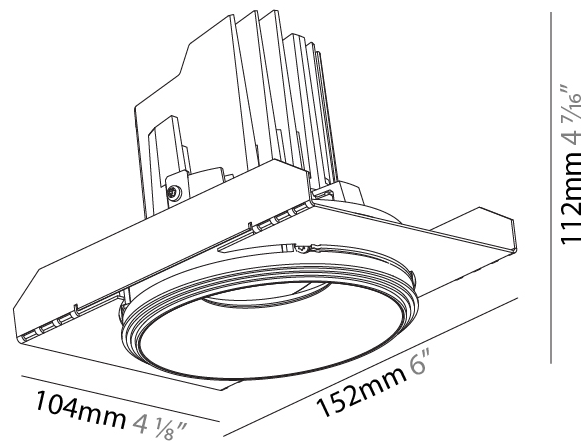

ELECTRICAL

Lamp Type: LED (Zhaga Standard)
Input Wattage (W): 15.5
Total Output Wattage (W): 14.5
Dimming: Tri-Mode (Non-Dimming and Phase Dimming (120Vac only) and 0-10V Dimming)
Driver Included: No
Driver Location: Recessed Housing
Driver Type: Constant Current - Universal
Driver Class: Class 2
Housing: See components
Input Voltage (V): 120 - 277
Constant Current (MA): 500

LED

Number of LEDs: 1
Color Temperature (°K): 2700 / 3000 / 3500 / 4000
Max. Delivered Lumen (lm): 940 / 980 / 1029 / 1050
Nominal Lumen (lm): 1386 / 1438 / 1511 / 1542
CRI: >90 CRI
Efficiency (%): 87.9 / 88.4 / 87.9
Lamp Life (hrs): 50000
Upon Request: RGB-W Tunable White Special Color Temperature Special LED

OPTICAL

Reflector: 20 / 40 / 60
Adjustability: Rotational 355°; Tilt 10°
Upon Request: Special Beam Angles

RATINGS AND CERTIFICATIONS

Zaneen Group Inc. © 2024, T 1800-388-3382, F 416-247-9319, www.zaneen.com
Certified By: Certified for North American Standards
Available for international specifications by adding "INT" at the end of the existing Model #. For assistance on 'custom' specifications, contact zteam@zaneen.com.
IP Rating: IP20
If a conflict occurs to supply the best product, we reserve the right to change specifications or materials without notice. The most recent specification sheets are found at zaneen.com