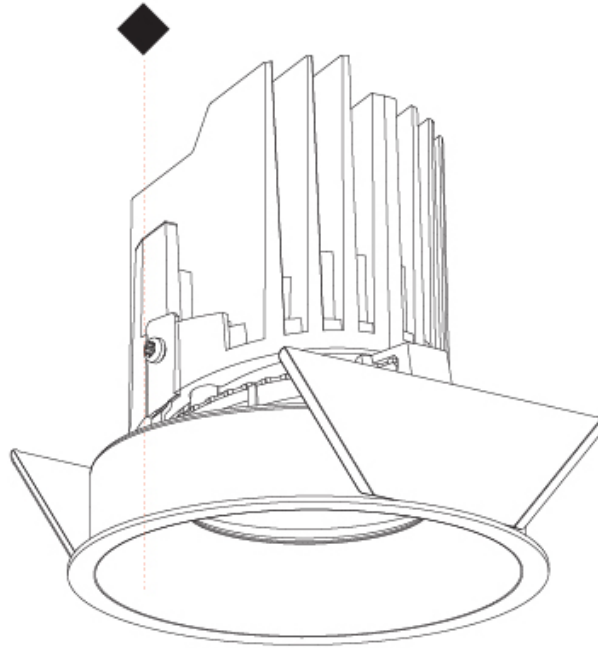

BIONIQ ROUND SEMI ADJUSTABLE RECESSED

A35293-

PROJECT

TYPE

SPECIFIER

QUANTITY

DATE

A